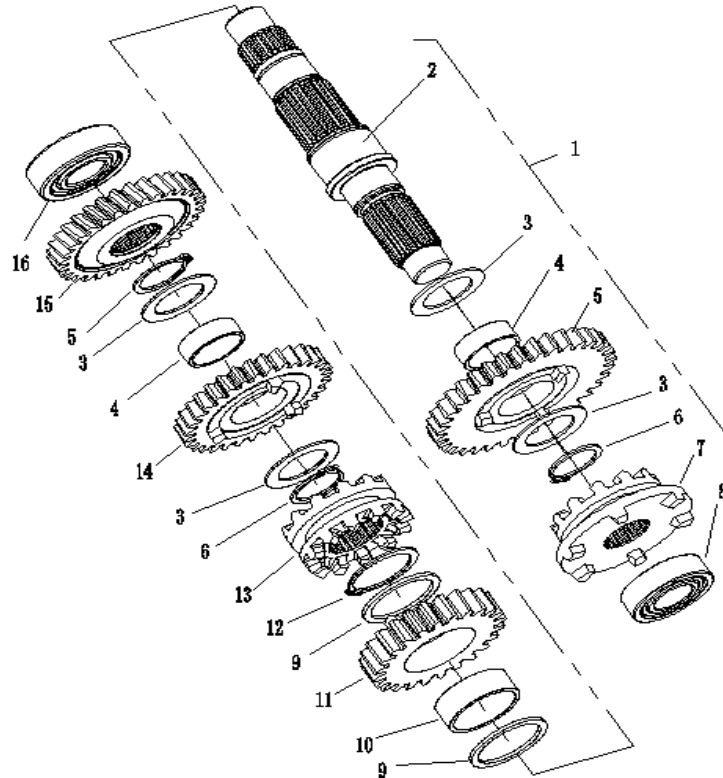

**GEARBOX CONNECTION**

REF.No.	PART No.	PART NAME	Q'TY
1	1MQ1761400	NUT M14X1	2
2	1MQ1761300	WASHER PLATE 14	1
3	9184308025362300	FLANGE BOLT M8X25	4
4	9153310060285300	FLANGE BOLT M10X1.25X60	2
5	1MQ2350000	TRANSMISSION ASSEMBLY	1
6	1MQ2355300	CONNECTING PLATE	1
7	9153310020285300	FLANGE BOLT M10X1.25X20	3
8	1MQ1000000	ENGINE ASSEMBLY	1

**TRANSMISSION COMP.**

REF. No.	PART No.	PART NAME	Q'TY
1	9218460150160000	BOLT SOCKET HEAD M6X15	5
2	1MQ2355400	SHIFT SMALL CAP	1
3	1MQ2355600	VENTILATION MOUTH LINER	1
4	1MQ2355100	GEARBOX CASE	1
5	1ME2355300	DOWEL 11X9	4
6	1MQ2355200	GEARBOX LEFT COVER	1
7	9184308028362300	BOLT M8X28	16
8	1ME2354600	OIL SEAL 25X47X8	3
9	1MQ2355900	SPACER PIN	1
10	1MQ2355500	GEARBOX FRONT COVER	1
11	1MQ2359300	OIL DRAIN SPACER 8.2X16X2	1
12	9184308016362300	BOLT M8X12	1
13	1ME1535400	O-RING 18X2.65	1
14	1ME2355530	OIL PLUG	1
15	1MQ2354400	PARKING GEAR HOLDER	1
16	921846015003000	GB/T70.1 SCREW M6X15	3

**SHAFT COMP.**

REF. No.	PART No.	PART NAME	Q'TY
1	1MQ2353000	COUNTERSHAFT ASSY.	1
2	1MQ2353100	COUNTERSHAFT	1
3	1MQ2353400	GASKET25X38X1.2	4
4	9971025291000000	NEEDLE BEARING 25X29X10	2
5	1MQ2354500	LOW SPEED DRIVEN GEAR 35T	1
6	9431211000001100	SHAFT RING 25	3
7	1MQ2354800	LOW SPEED PARKING SHIFT DISC	1
8	93306004P6	BEARING 6004	1
9	1MQ2353700	GASKET32X39.5X1.8	2
10	9971032371300000	NEEDLE BEARING 32X37X13	1
11	1MQ2354700	DRIVEN SPROCKET	1
12	9431232000001100	SHAFT RING 32	1
13	1MQ2354900	REVERSE GEAR SHIFT DISC	1
14	1MQ2354300	HIGH SPEED DRIVEN GEAR 31T	1
15	1MQ2353200	TRANSITION GEAR I	1
16	93306204P6	BEARING 6204	1