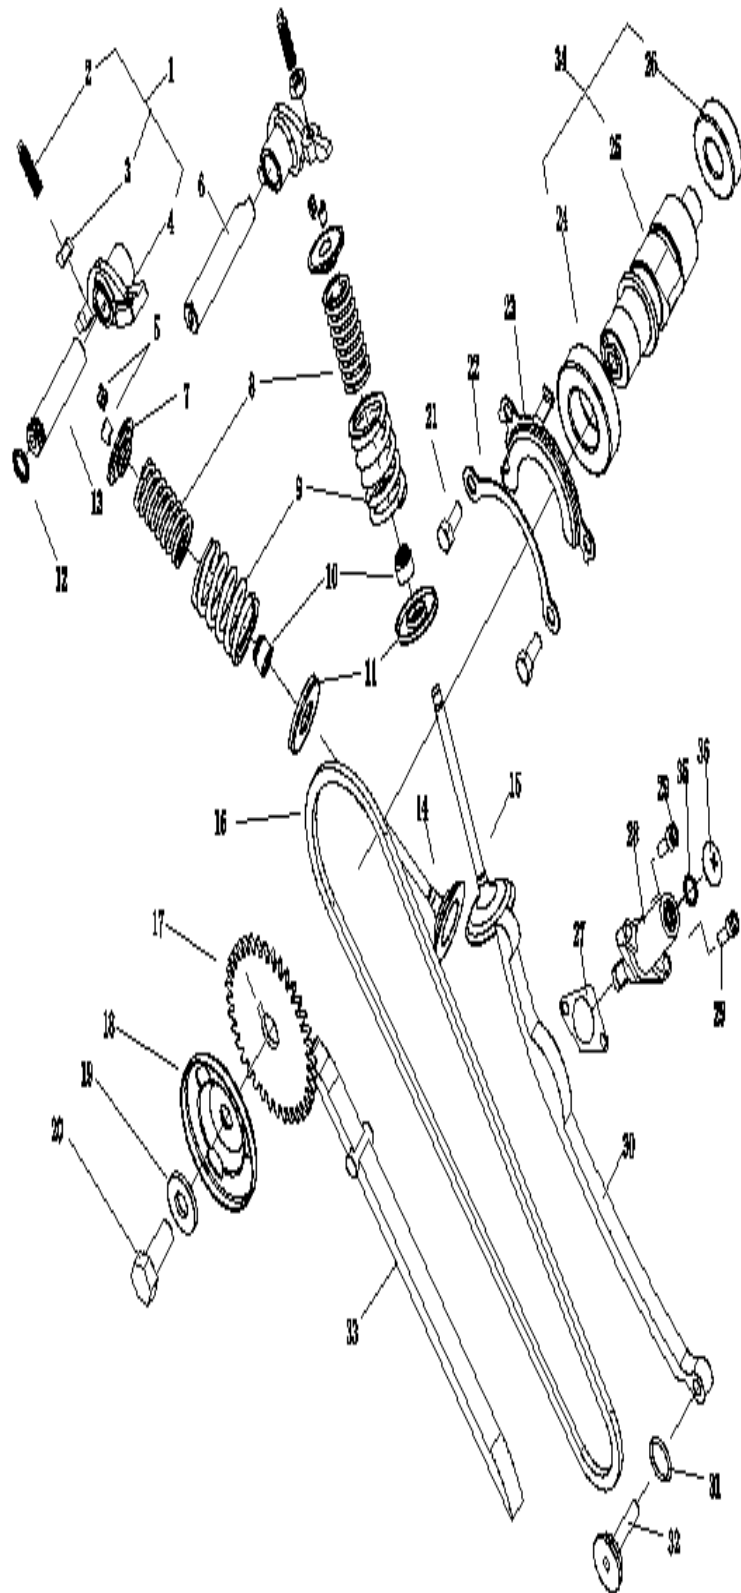

REF. No.	PART No.	PART NAME	Q'TY
1	1MQ1111100	CYLINDER HEAD ASSY	1
2	1MQ1211700	SEAT SPRING VALVE	2
3	1MQ1211900	SEAL VALVE STEM	2
4	1MQ1211400	SPRING VALVE OUTER	2
5	1MQ1211300	SPRING VALVE INNER	2
6	1MQ1211600	RETAINER SPRING VALVE	2
7	1MQ1211800	COTTER VALVE	4
8	1MQ1249300	WATER CONNECTION	1
9	1MQ1212100	EXHAUST VALVE	1
10	1MQ1211100	INTAKE VALVE	1
11	9120308025100000	BOLT STUD M8X25	2
12	1MQX1111000	CYLINDER HEAD ASSY	1

REF. No.	PART No.	PART NAME	Q'TY
1	1MQX1161000	PISTON RING	1
2	1MQ1163100	PISTON	1
3	1MQ1163400	CLIP	2
4	1MQ1163300	PISTON PIN	1
5	1MQX1145000	BALANCE SHAFT	1
6	1MQX1140000	CRANKSHAFT ASSY	1
7	1MQ1146200	WASHER PLATE 16	1
8	1MQ1146100	NUT M16X1	1
9	93306303P5C3	BEARING 6303P5C3	2

### TIMING SYSTEM

REF. No.	PART No.	PART NAME	Q'TY
1	1MQ1215100	VALVE ROCKER ARM PARTS	2
2	1MQ1215900	ADJUSTING SCREW VALVE	2
3	1MQ1215800	NUT M6X0.75	2
4	1MQ1215200	VALVE ROCKER ARM	2
5	1MQ1211800	COTTER VALVE	4
6	1MQ1215600	INTAKE ROCKER SHAFT	1
7	1MQ1211600	RETAINER SPRING VALVE	2
8	1MQ1211300	SPRING VALVE INNER	2
9	1MQ1211400	SPRING VALVE OUTER	2
10	1MQ1211900	SEAL VALVE STEM	2
11	1MQ1211700	SEAT SPRING VALVE	2
12	1MQ1214800	O-RING 9X2	1
13	1MQ1214600	EXHAUST ROCKER SHAFT	1
14	1MQ1212100	EXHAUST VALVE	1
15	1MQ1211100	INTAKE VALVE	1
16	1MQ1219000	CHAIN	1
17	1MQ1217600	CAM CHAIN SPROCKET	1
18	1MQ1218400	BREATHER PLATE2	1
19	1MQ1218300	WASHER PLATE 10	1
20	9153310025282300	BOLT M10X1.25X25	1
21	9151306012161300	BOLT M6X12	2
22	1MQ1218200	LOCK WASHER	1
23	1MQ1218100	COMPACT PLATE	1
24	93306202ZP5	BEARING 6202Z/P5	1
25	1MQ1217100	CAMSHAFT	1
26	93306005P5	BEARING 6005/P5	1
27	1MQ1221300	GASKET TENSIONER CASE	1
28	1MQ1221000	CAM CHAIN TENSIONER ASSY	1
29	9218460150160000	SOCKET HEAD BOLT M6X15	2
30	1MQ1224100	GUIDE STOPPER2	1
31	1MQ1225200	O-RING 14.5X1.8	1
32	1MQ1225100	CHAIN TENSIONER	1
33	1MQ1223100	GUIDE STOPPER1	1
34	1MQ1217000	CAMSHAFT ASSEMBLY	1
35	1ME1223400	O-RING 10X1.8	1
36	1ME1223300	PLUG	1