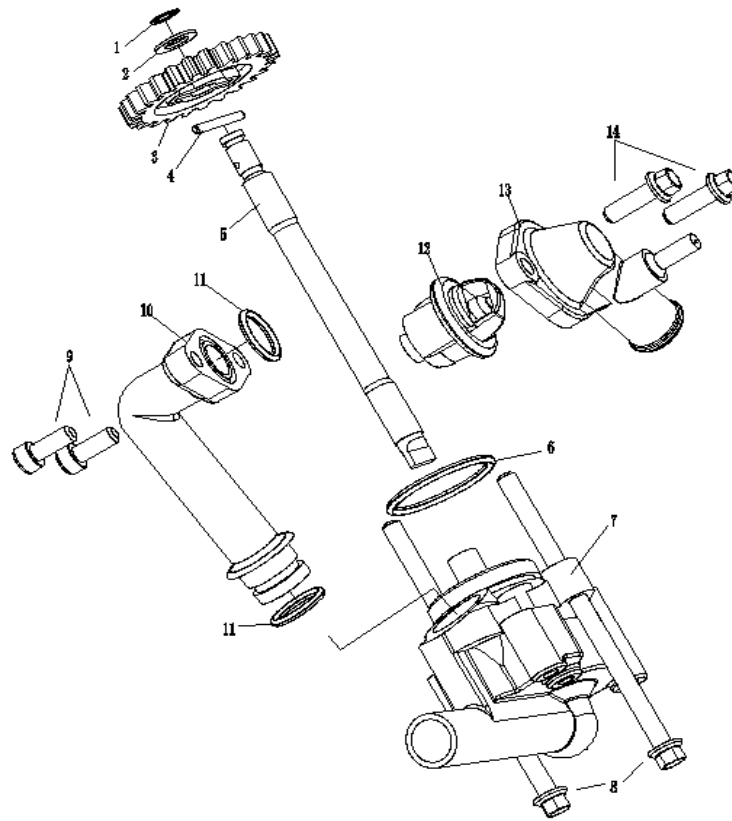

COOLING SYSTEM

REF. No.	PART No.	PART NAME	Q'TY
1	9431108000000000	CIRCLIP 8	1
2	1MQ1242800	WASHER PLATE 8	1
3	1MQ1245900	IMPELLER SHAFT GEAR	1
4	9522003022000000	DOWEL PIN C3X22	1
5	1MQ1242600	PUMP SHAFT	1
6	9960026335000000	O-RING 33.5X2.65	1
7	1MQ1242000	WATER PUMP ASSY	1
8	9184306100105300	FLANGE BOLT M6X100	2
9	9218460150160000	SOCKET HEAD BOLT M6X15	2
10	1MQ1244600	PUMO JOINT PIPE	1
11	9960025155000000	O-RING 15.5X2.5	2
12	1MQ1246100	THERMOSTAT	1
13	1MQ1246200	THERMOSTAT HOUSING	1
14	9218460200160000	SOCKET HEAD BOLT M6X20	2