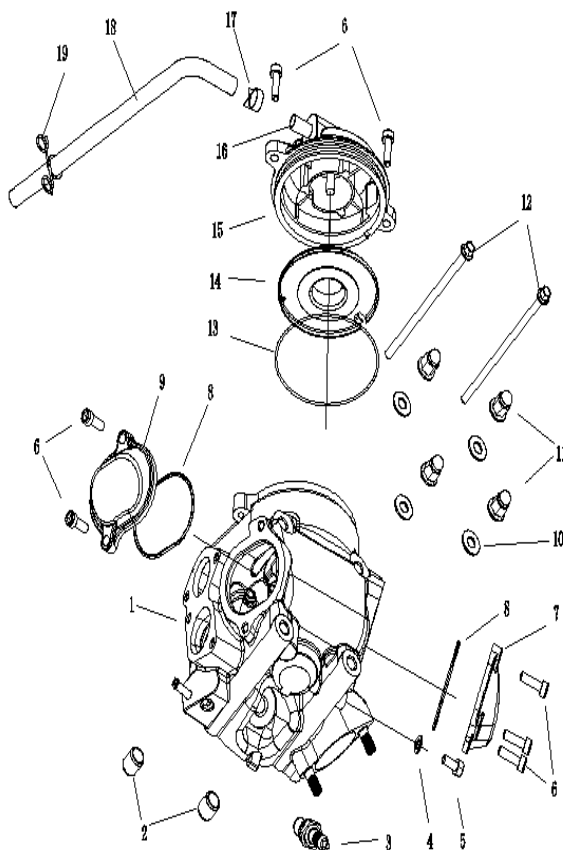

# **TRAILMASTER TAURUS 450U ENGINE PARTS MANUAL**

**VERSION:1.0**

**08/23/2020**

**CYLINDER HEAD ASSY.**

REF.No.	PART No.	PART NAME	Q'TY
1	1MQ1111000	CYLINDER HEAD ASSY	1
2	1MQ1118200	PIN DOWEL 14X16	2
3	1MQ1115000	PLUG SPARK-NGK DR8EA	1
4	1ME1132100	WASHER 6.5	1
5	9151306012165300	BOLT M6X12	1
6	9218306020362300	BOLT SOCKET HEAD M6X20	7
7	1MQ1118700	VALVE COVER EXHAUST SIDE	1
8	1MQ1118800	O-RING 57.5X2.3	2
9	1MQ1118600	VALVE COVER INTAKE SIDE	1
10	1MQ1117700	WASHER PLATE 8	4
11	1MQ1117600	ACORN NUTS M8	4
12	9184306130105300	FLANGE BOLT M6X130	2
13	1MQ1116900	O-RING 95X3.3	1
14	1MQ1116400	BREATHER ASSY I	1
15	1MQ1116800	BREATHER ASSY	1
16	1MQ1116700	PIPE JOINT	1
17	1MQ1116500	CLIP 13MM	1
18	1MQ1116600	PIPE BREATHER1	1
19	1MQ1373600	STELL WIRE CLAMP 15	1

REF. No.	PART No.	PART NAME	Q'TY
1	1MQ1111100	CYLINDER HEAD ASSY	1
2	1MQ1211700	SEAT SPRING VALVE	2
3	1MQ1211900	SEAL VALVE STEM	2
4	1MQ1211400	SPRING VALVE OUTER	2
5	1MQ1211300	SPRING VALVE INNER	2
6	1MQ1211600	RETAINER SPRING VALVE	2
7	1MQ1211800	COTTER VALVE	4
8	1MQ1249300	WATER CONNECTION	1
9	1MQ1212100	EXHAUST VALVE	1
10	1MQ1211100	INTAKE VALVE	1
11	9120308025100000	BOLT STUD M8X25	2
12	1MQX1111000	CYLINDER HEAD ASSY	1

REF. No.	PART No.	PART NAME	Q'TY
1	1MQX1161000	PISTON RING	1
2	1MQ1163100	PISTON	1
3	1MQ1163400	CLIP	2
4	1MQ1163300	PISTON PIN	1
5	1MQX1145000	BALANCE SHAFT	1
6	1MQX1140000	CRANKSHAFT ASSY	1
7	1MQ1146200	WASHER PLATE 16	1
8	1MQ1146100	NUT M16X1	1
9	93306303P5C3	BEARING 6303P5C3	2