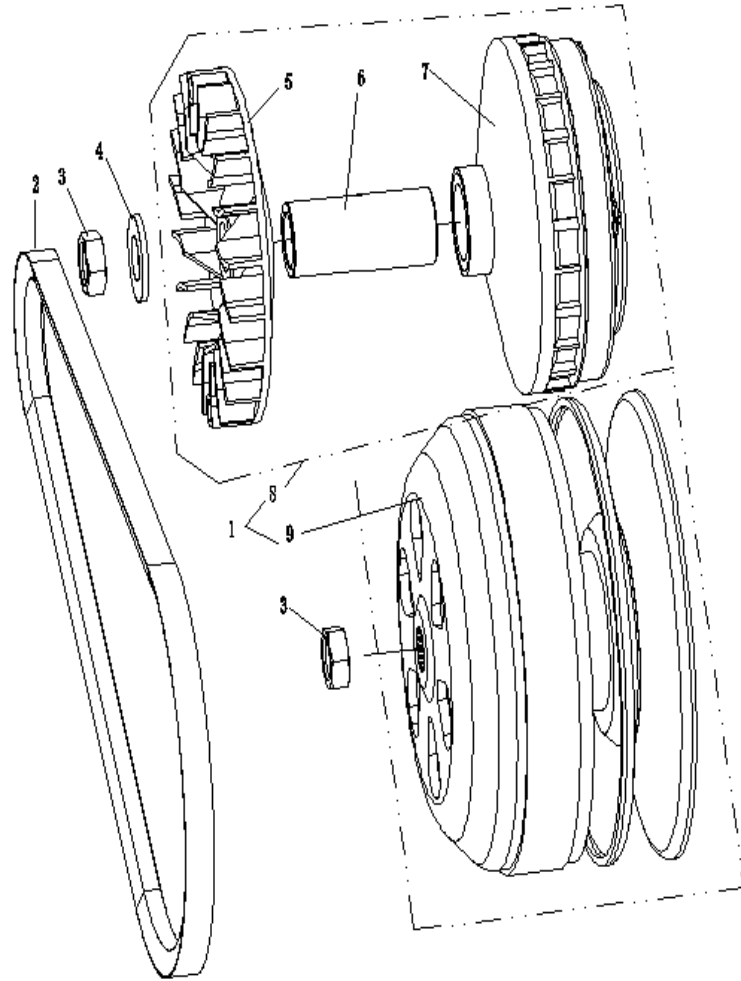

DRIVING SYSTEM

REF. No.	PART No.	PART NAME	Q'TY
1	1MQ1768000	CLUTCH ASSY	1
2	1MQ1764100	V-BELT	1
3	1MQ1761400	NUT M14X1	2
4	1MQ1761300	WASHER PLATE 14	1
5	1MQ1761100	FAN DISC	1
6	1MQ1762600	SLIDING SLEELE	1
7	1MQ1762000	R-HALF DIRVEN CLUCH	1
8	1MQ1761000	ACTIVE CLUTCH PARTS	1
9	1MQ1766000	DRIVEN CLUCH PARTS	1