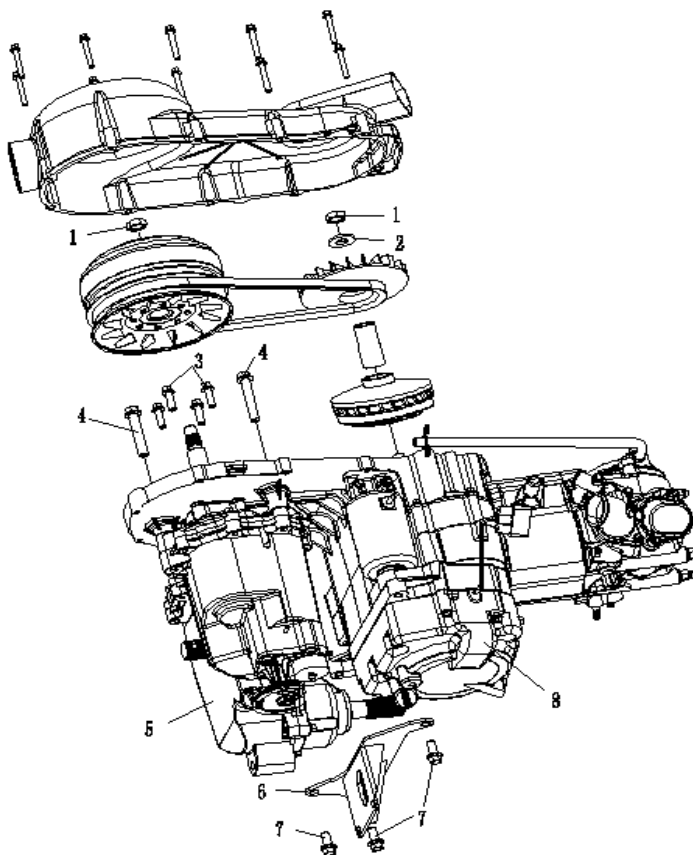

GEARBOX CONNECTION

REF.No.	PART No.	PART NAME	Q'TY
1	1MQ1761400	NUT M14X1	2
2	1MQ1761300	WASHER PLATE 14	1
3	9184308025362300	FLANGE BOLT M8X25	4
4	9153310060285300	FLANGE BOLT M10X1.25X60	2
5	1MQ2350000	TRANSMISSION ASSEMBLY	1
6	1MQ2355300	CONNECTING PLATE	1
7	9153310020285300	FLANGE BOLT M10X1.25X20	3
8	1MQ1000000	ENGINE ASSEMBLY	1