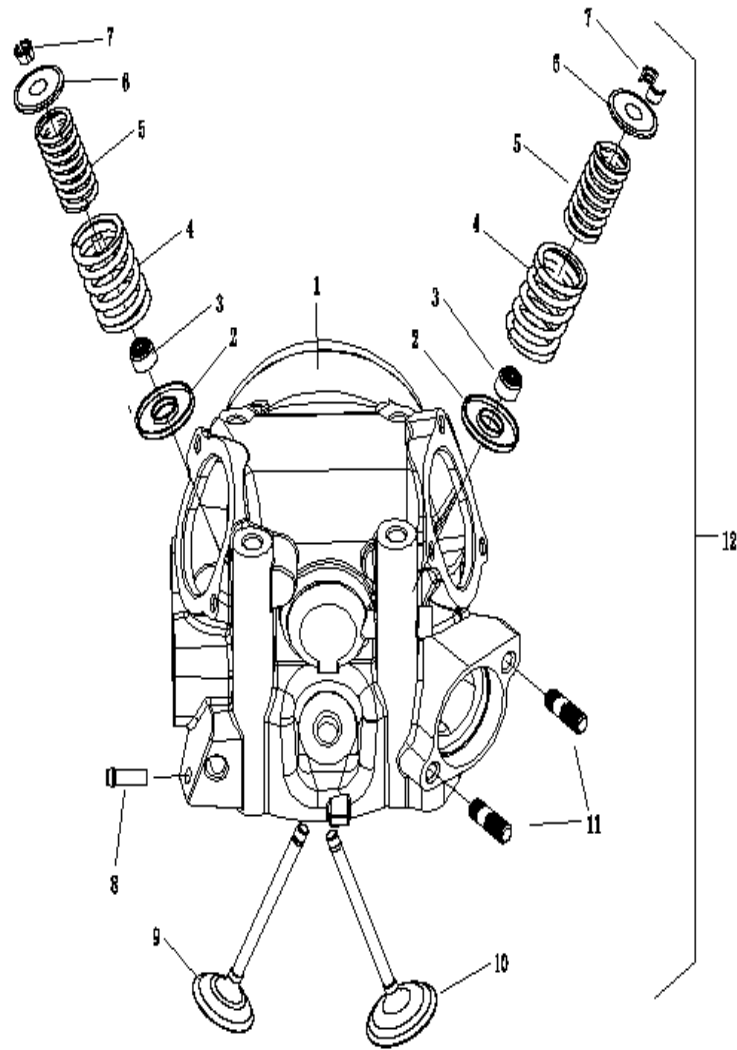

# **TRAILMASTER TAURUS 450U ENGINE PARTS MANUAL**

**VERSION:1.0**

**08/23/2020**

**CYLINDER HEAD ASSY.**

REF.No.	PART No.	PART NAME	Q'TY
1	1MQ1111000	CYLINDER HEAD ASSY	1
2	1MQ1118200	PIN DOWEL 14X16	2
3	1MQ1115000	PLUG SPARK-NGK DR8EA	1
4	1ME1132100	WASHER 6.5	1
5	9151306012165300	BOLT M6X12	1
6	9218306020362300	BOLT SOCKET HEAD M6X20	7
7	1MQ1118700	VALVE COVER EXHAUST SIDE	1
8	1MQ1118800	O-RING 57.5X2.3	2
9	1MQ1118600	VALVE COVER INTAKE SIDE	1
10	1MQ1117700	WASHER PLATE 8	4
11	1MQ1117600	ACORN NUTS M8	4
12	9184306130105300	FLANGE BOLT M6X130	2
13	1MQ1116900	O-RING 95X3.3	1
14	1MQ1116400	BREATHER ASSY I	1
15	1MQ1116800	BREATHER ASSY	1
16	1MQ1116700	PIPE JOINT	1
17	1MQ1116500	CLIP 13MM	1
18	1MQ1116600	PIPE BREATHER1	1
19	1MQ1373600	STELL WIRE CLAMP 15	1

REF. No.	PART No.	PART NAME	Q'TY
1	1MQ1111100	CYLINDER HEAD ASSY	1
2	1MQ1211700	SEAT SPRING VALVE	2
3	1MQ1211900	SEAL VALVE STEM	2
4	1MQ1211400	SPRING VALVE OUTER	2
5	1MQ1211300	SPRING VALVE INNER	2
6	1MQ1211600	RETAINER SPRING VALVE	2
7	1MQ1211800	COTTER VALVE	4
8	1MQ1249300	WATER CONNECTION	1
9	1MQ1212100	EXHAUST VALVE	1
10	1MQ1211100	INTAKE VALVE	1
11	9120308025100000	BOLT STUD M8X25	2
12	1MQX1111000	CYLINDER HEAD ASSY	1

**CYLINDER ASSY.**

REF. No.	PART No.	PART NAME	Q'TY
1	1MQ1112100	PIN DOWEL 10X14	2
2	1MQ1135100	GASKET CYLINDER	1
3	1MQ1131100	CYLINDER	1
4	1MQ1118100	CYLINDER HEAD GASKET	1

**CRANKSHAFT & PISTON ASSY.**

REF. No.	PART No.	PART NAME	Q'TY
1	1MQX1161000	PISTON RING	1
2	1MQ1163100	PISTON	1
3	1MQ1163400	CLIP	2
4	1MQ1163300	PISTON PIN	1
5	1MQX1145000	BALANCE SHAFT	1
6	1MQX1140000	CRANKSHAFT ASSY	1
7	1MQ1146200	WASHER PLATE 16	1
8	1MQ1146100	NUT M16X1	1
9	93306303P5C3	BEARING 6303P5C3	2