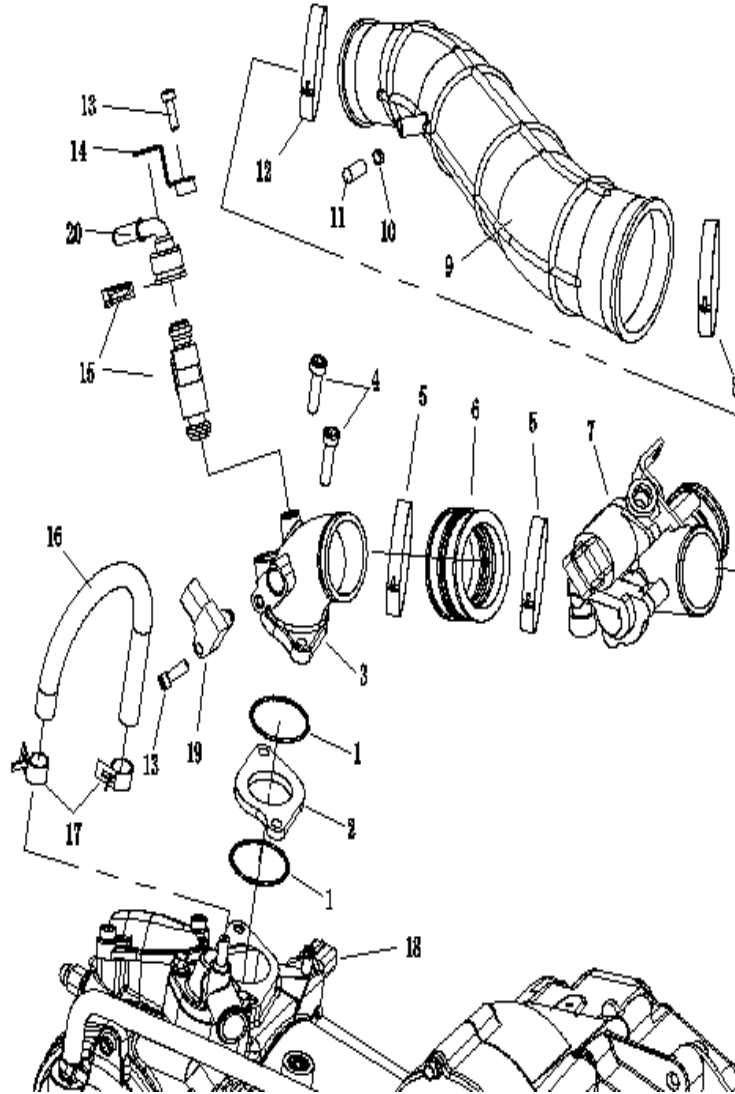

INTAKE COMP.

REF. No.	PART No.	PART NAME	Q'TY
1	1MQ1358700	O-RING 35X2	2
2	1MQ1358600	INSULATION PAD	1
3	1MQ1358500	CONNECTING BEND	1
4	9186306025166300	BOLT SOCKET HEAD M6X25	2
5	1MQ1371100	HOSE CLAMP	2
6	1MQ1371000	RUBBER SLEEVE	1
7	1MQ1372000	THROTTLE BODY	1
8	1MQ1373400	HOSE CLAMP	1
9	1MQ1373300	AIR CLEANER OUTLET PIPE	1
10	1MQ1373600	CLIP 7.5mm	1
11	1MQ1373500	OUTLET PIPE PLUG	1
12	1MQ1374100	CLIP 35-51	1
13	9186306016166300	BOLT SOCKET HEAD M6X15	1
14	1MQ1376400	CAPPING PLATE	1
15	1MQ1376200	INJECTOR	1