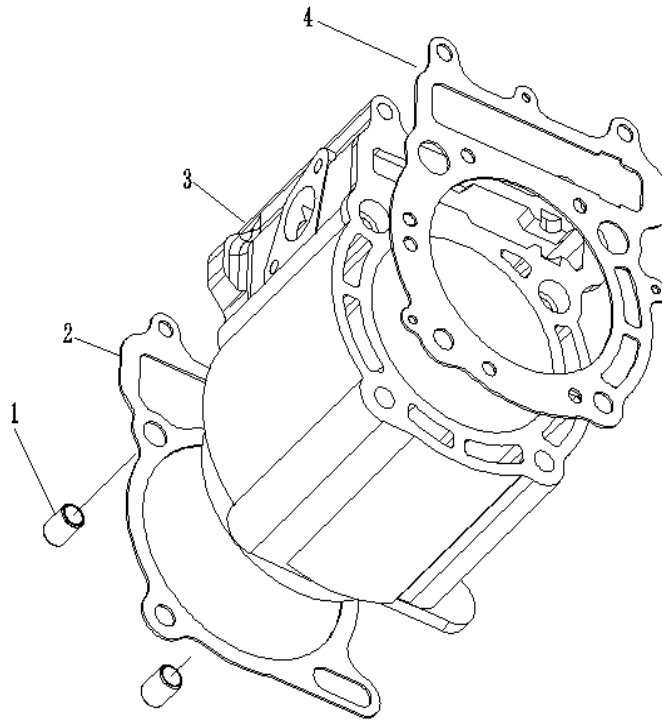

# **TRAILMASTER TAURUS 450U ENGINE PARTS MANUAL**

**VERSION:1.0**

**08/23/2020**

**CYLINDER HEAD ASSY.**

REF.No.	PART No.	PART NAME	Q'TY
1	1MQ1111000	CYLINDER HEAD ASSY	1
2	1MQ1118200	PIN DOWEL 14X16	2
3	1MQ1115000	PLUG SPARK-NGK DR8EA	1
4	1ME1132100	WASHER 6.5	1
5	9151306012165300	BOLT M6X12	1
6	9218306020362300	BOLT SOCKET HEAD M6X20	7
7	1MQ1118700	VALVE COVER EXHAUST SIDE	1
8	1MQ1118800	O-RING 57.5X2.3	2
9	1MQ1118600	VALVE COVER INTAKE SIDE	1
10	1MQ1117700	WASHER PLATE 8	4
11	1MQ1117600	ACORN NUTS M8	4
12	9184306130105300	FLANGE BOLT M6X130	2
13	1MQ1116900	O-RING 95X3.3	1
14	1MQ1116400	BREATHER ASSY I	1
15	1MQ1116800	BREATHER ASSY	1
16	1MQ1116700	PIPE JOINT	1
17	1MQ1116500	CLIP 13MM	1
18	1MQ1116600	PIPE BREATHER1	1
19	1MQ1373600	STELL WIRE CLAMP 15	1

REF. No.	PART No.	PART NAME	Q'TY
1	1MQ1111100	CYLINDER HEAD ASSY	1
2	1MQ1211700	SEAT SPRING VALVE	2
3	1MQ1211900	SEAL VALVE STEM	2
4	1MQ1211400	SPRING VALVE OUTER	2
5	1MQ1211300	SPRING VALVE INNER	2
6	1MQ1211600	RETAINER SPRING VALVE	2
7	1MQ1211800	COTTER VALVE	4
8	1MQ1249300	WATER CONNECTION	1
9	1MQ1212100	EXHAUST VALVE	1
10	1MQ1211100	INTAKE VALVE	1
11	9120308025100000	BOLT STUD M8X25	2
12	1MQX1111000	CYLINDER HEAD ASSY	1

**CYLINDER ASSY.**

REF. No.	PART No.	PART NAME	Q'TY
1	1MQ1112100	PIN DOWEL 10X14	2
2	1MQ1135100	GASKET CYLINDER	1
3	1MQ1131100	CYLINDER	1
4	1MQ1118100	CYLINDER HEAD GASKET	1

**CRANKSHAFT & PISTON ASSY.**

REF. No.	PART No.	PART NAME	Q'TY
1	1MQX1161000	PISTON RING	1
2	1MQ1163100	PISTON	1
3	1MQ1163400	CLIP	2
4	1MQ1163300	PISTON PIN	1
5	1MQX1145000	BALANCE SHAFT	1
6	1MQX1140000	CRANKSHAFT ASSY	1
7	1MQ1146200	WASHER PLATE 16	1
8	1MQ1146100	NUT M16X1	1
9	93306303P5C3	BEARING 6303P5C3	2