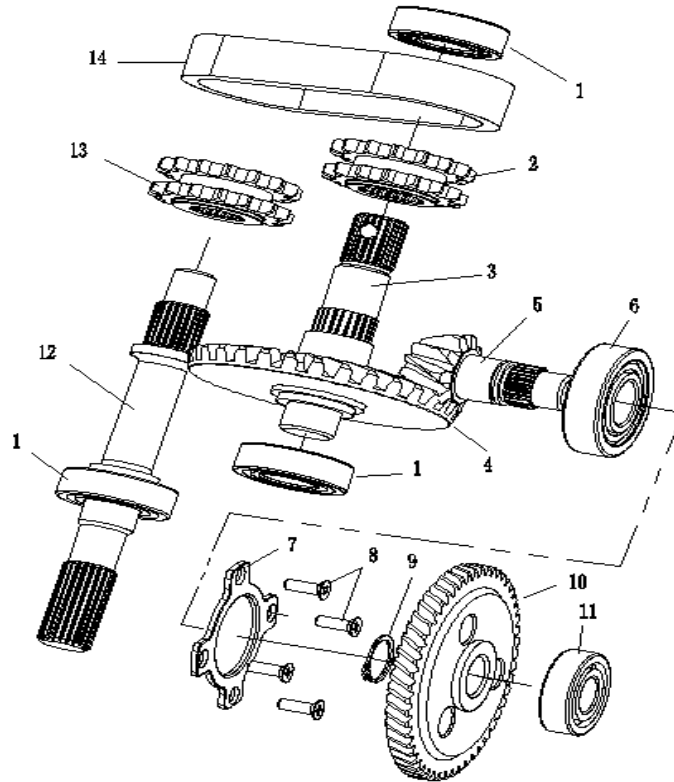

OUTPUT SHAFT COMP.

REF. No.	PART No.	PART NAME	Q'TY
1	93306205P6	BEARING 6205	3
2	1MQ2356700	ACTIVE DOUBLE ROW SPROCKET	1
3	1MQ2356500	REAR OUTPUT SHAFT	1
4	1MQ2356600	BIG BEVEL GEAR	1
5	1MQ2356100	SMALL BEVEL GEAR	1
6	93306305P6	BEARING 6305	1
7	1MQ2356200	COVER BEARING PLATE	1
8	9254206012161100	COUNTERSUNK HEAD SCREW M6X12	4
9	9431225000001100	SHAFT RING 25X2	1
10	1MQ2356300	TRANSITION GEAR II	1
11	93306204P6	BEARING 6204	1
12	1MQ2357100	FRONT OUTPUT SHAFT	1
13	1MQ2357200	DRIVEN DOUBLE ROW SPROCKET	1
14	1MQ2356800	DOUBLE ROW CHAIN	1
15	1MQ2356000	OUTPUT SHAFT ASSY.	1