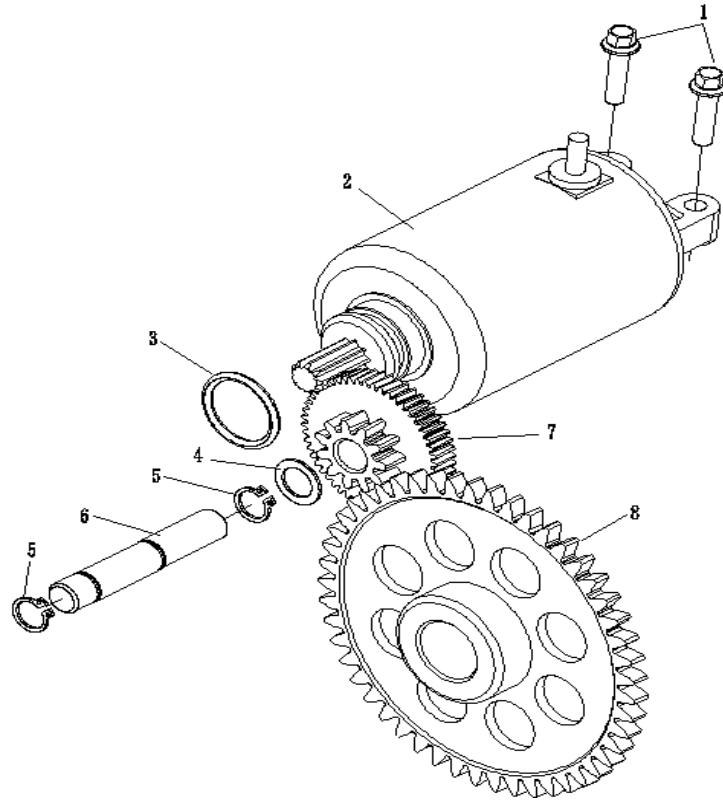

STARTING MOTOR ASSY.

REF. No.	PART No.	PART NAME	Q'TY
1	9184306025105300	FLANGE BOLT M6X25	2
2	1MQ8189000	STARTING MOTOR ASSY	1
3	1MQ8184700	O-RING 24.5X3	1
4	1MQ1552200	WASHER 12	1
5	9431112000000000	CIRCLIP 12	2
6	1MQ1552100	INTERMEDIATE SHAFT	1
7	1MQ1551200	DUPLEX GEAR	1
8	1MQ1551700	OUTPUT GEAR UNIT	1