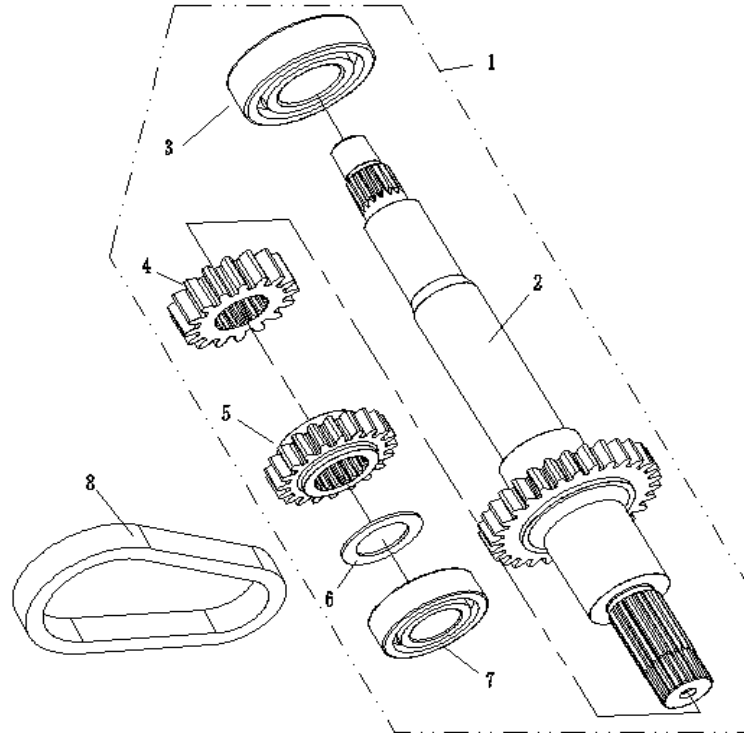

DRIVE SHAFT COMP.

REF. No.	PART No.	PART NAME	Q'TY
1	1MQ2352000	SPINDLE ASSY.	1
2	1MQ2352100	SPINDLE	1
3	93306205P6	BEARING 6205	1
4	1MQ2352700	DRIVE SPROCKET	1
5	1MQ2352500	LOW SPEED DRIVE GEAR 16T	1
6	1MQ2352810	GASKET 21X30X2	1
7	93306004P6	BEARING 6004	1
8	1MQ2352600	TOOTHED CHAIN	1