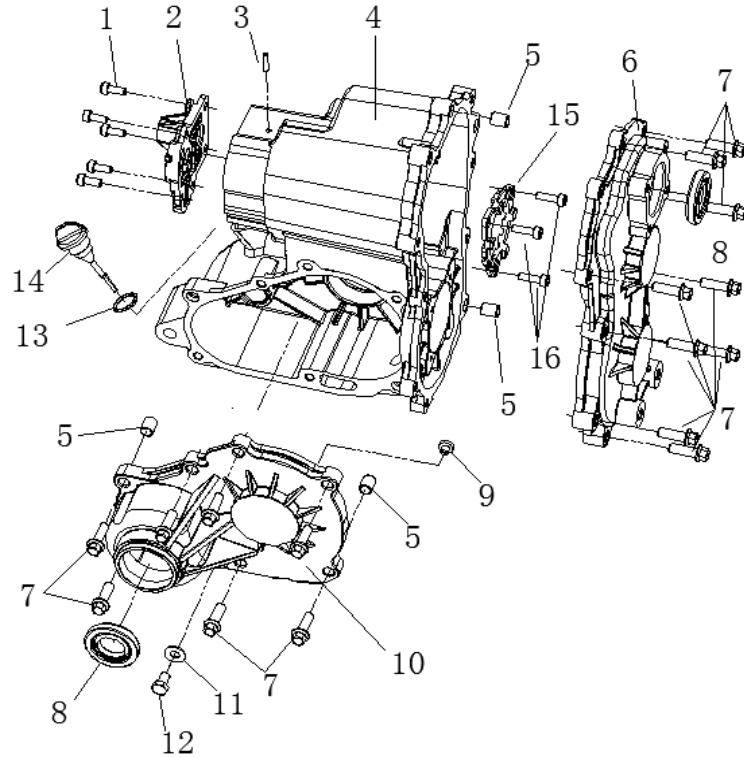

TRANSMISSION COMP.

REF. No.	PART No.	PART NAME	Q'TY
1	9218460150160000	BOLT SOCKET HEAD M6X15	5
2	1MQ2355400	SHIFT SMALL CAP	1
3	1MQ2355600	VENTILATION MOUTH LINER	1
4	1MQ2355100	GEARBOX CASE	1
5	1ME2355300	DOWEL 11X9	4
6	1MQ2355200	GEARBOX LEFT COVER	1
7	9184308028362300	BOLT M8X28	16
8	1ME2354600	OIL SEAL 25X47X8	3
9	1MQ2355900	SPACER PIN	1
10	1MQ2355500	GEARBOX FRONT COVER	1
11	1MQ2359300	OIL DRAIN SPACER 8.2X16X2	1
12	9184308016362300	BOLT M8X12	1
13	1ME1535400	O-RING 18X2.65	1
14	1ME2355530	OIL PLUG	1
15	1MQ2354400	PARKING GEAR HOLDER	1
16	921846015003000	GB/T70.1 SCREW M6X15	3