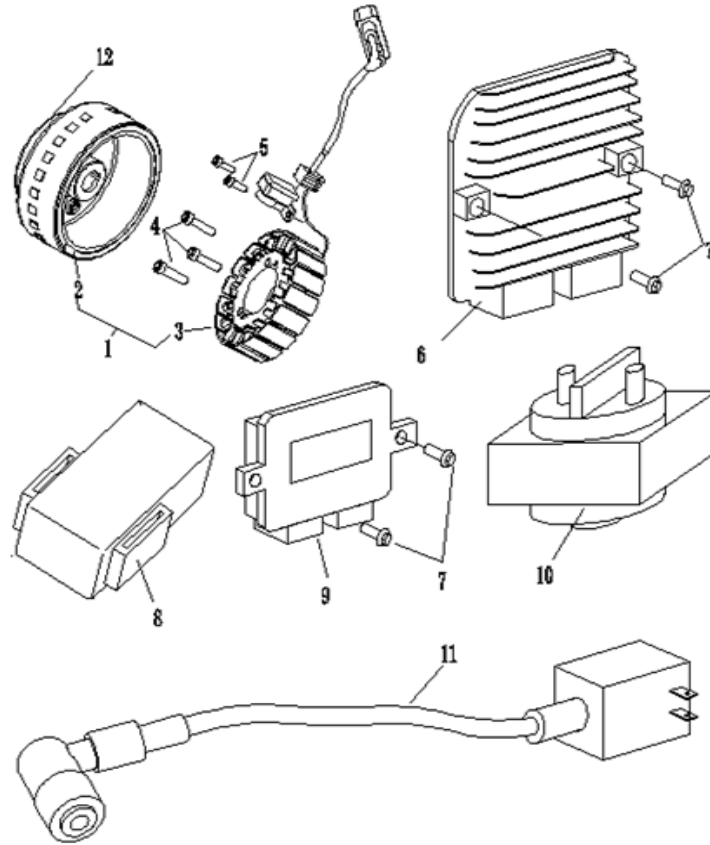

**ENGINE CASE**

REF. No.	PART No.	PART NAME	Q'TY
1	1MQX1511000	CRANKCASE R and L	1
2	1MQ1512000	CRANKCASE RIGHT	1
3	1MQ1511000	CRANKCASE LEFT	1
4	1MQ1112100	DOWEL PIN 10X14	4
5	1MQ1511300	STUD BOLT M8X253.6	4
6	9218460150160000	SOCKET HEAD BOLT M6X15	2
7	1MQ1545700	COVER CRANKCASE RIGHT	1
8	9184306040105300	FLANGE BOLT M6X40	18
9	1MQ1548600	OIL PLUG	1
10	9960026140000000	O-RING 14X2.65	1
11	9184306045105300	FLANGE BOLT M6X45	2
12	1MQ1536701	ENGIE OIL PLUG (L)	1
13	1MQ1536600	OIL GAUGE PIPE	1
14	9960026180000000	O-RING 18X2.65	1

**STARTING MOTOR ASSY.**

REF. No.	PART No.	PART NAME	Q'TY
1	9184306025105300	FLANGE BOLT M6X25	2
2	1MQ8189000	STARTING MOTOR ASSY	1
3	1MQ8184700	O-RING 24.5X3	1
4	1MQ1552200	WASHER 12	1
5	9431112000000000	CIRCLIP 12	2
6	1MQ1552100	INTERMEDIATE SHAFT	1
7	1MQ1551200	DUPLEX GEAR	1
8	1MQ1551700	OUTPUT GEAR UNIT	1

**DRIVING SYSTEM**

REF. No.	PART No.	PART NAME	Q'TY
1	1MQ1768000	CLUTCH ASSY	1
2	1MQ1764100	V-BELT	1
3	1MQ1761400	NUT M14X1	2
4	1MQ1761300	WASHER PLATE 14	1
5	1MQ1761100	FAN DISC	1
6	1MQ1762600	SLIDING SLEELE	1
7	1MQ1762000	R-HALF DIRVEN CLUCH	1
8	1MQ1761000	ACTIVE CLUTCH PARTS	1
9	1MQ1766000	DRIVEN CLUCH PARTS	1

**STATOR/ELECTRICAL PARTS**

REF. No.	PART No.	PART NAME	Q'TY
1	1MQX8141000	MAGNETOR ASSY	1
2	1MQ8145000	ROTOR ASSY	1
3	1MQ8141000	STATOR ASSY	1
4	9218460300160000	BOLT SOCKET HEAD M6X30	3
5	9218450120160000	BOLT SOCKET HEAD M5X12	2
6	1MQ8147300	PRESSURE REGULATOR	1
7	9186306016166300	FLANGE BOLT M6X16	4
8	1MQ8147100	FOUR PORT RELAY	2
9	1MQ8146000	ELECTRONIC CONTROL UNIT	1
10	1MQ8147200	STARTING RELAY	1
11	1MQX8148100	IGNITION COIL PARTS	1
12	1MQ1559000	STARTING CLUCH PARTS	1