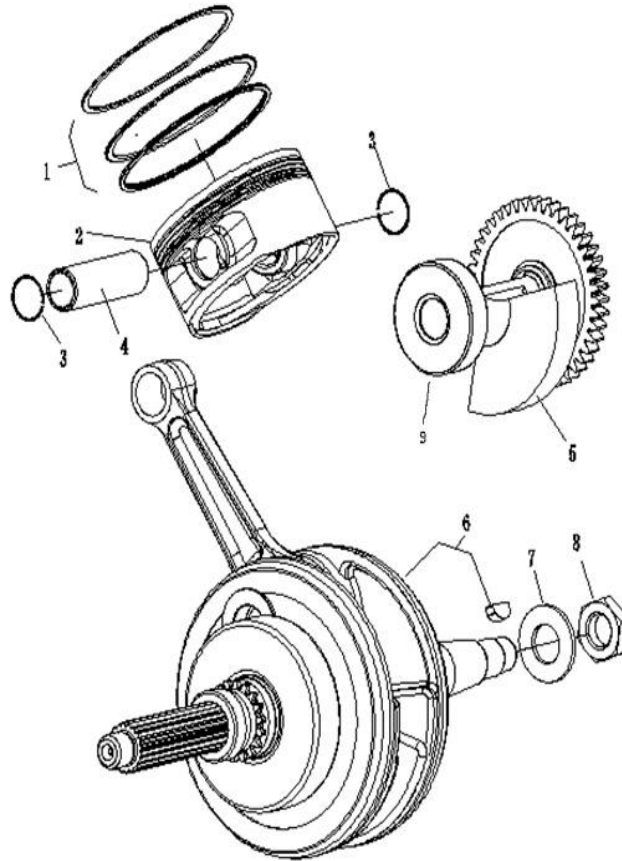

CRANKSHAFT & PISTON ASSY.

REF. No.	PART No.	PART NAME	Q'TY
1	1MQX1161000	PISTON RING	1
2	1MQ1163100	PISTON	1
3	1MQ1163400	CLIP	2
4	1MQ1163300	PISTON PIN	1
5	1MQX1145000	BALANCE SHAFT	1
6	1MQX1140000	CRANKSHAFT ASSY	1
7	1MQ1146200	WASHER PLATE 16	1
8	1MQ1146100	NUT M16X1	1
9	93306303P5C3	BEARING 6303P5C3	2