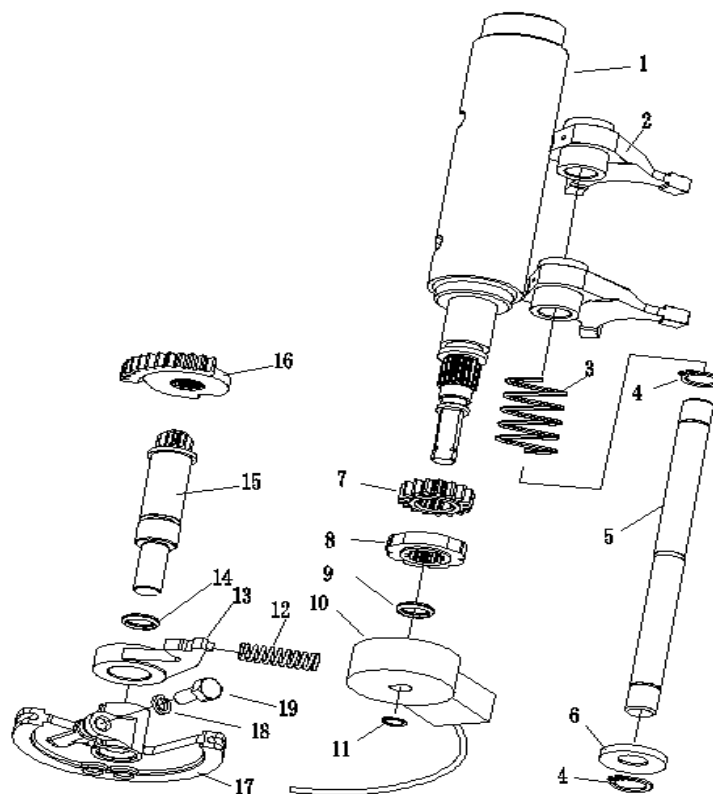

SHIFTING COMP.

REF. No.	PART No.	PART NAME	Q'TY
1	1MQ2358100	SHIFT DRUM	1
2	1MQ2358800	FORK	2
3	1MQ2359200	LOW SEEP SHIFT FORK SPRING	1
4	9431112000000000	SHAFT RING 12	2
5	1MQ2358900	SHIFTING FORK SHAFT	1
6	1MQ2359400	SHIFT SPRING COVER	1
7	1MQ2358300	SHIFT DRIVEN GEAR	1
8	1MQ2358400	SHIFT CAM	1
9	1MQ1214800	O-RING 9X1.8	1
10	2MU8062000	FILE DISPLAY	1
11	9431232000001100	SHAFT RING 9	1
12	1MQ2358700	SHIFT LIMIT SPRING	1
13	1MQ2358500	SHIFT STOP SWING LEVER	1
14	1MQ2358000	O-RING 13X1.8	1
15	1MQ2358600	SHIFT SHAFT	1
16	1MQ2358200	SHIFT GEAR	1
17	1ME2359600	SHIFT CABLE TRAY	1
18	9403306000002300	ELASTIC WASHER	1
19	915130601562300	BOLT M6X15	1