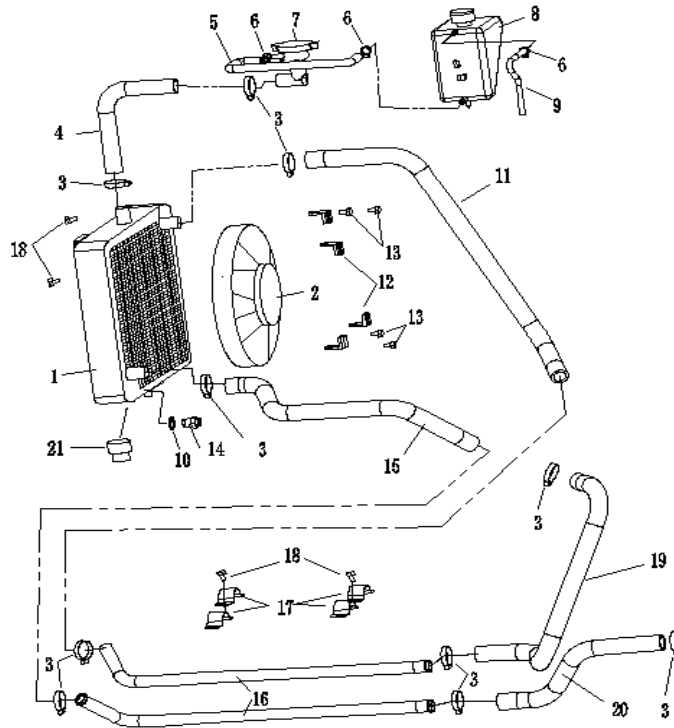

REF. No.	PART No.	PART NAME	Q'TY
1	1MQ1248000	RADIATOR ASSY (THICKER)	1
2	1MQ1248100	BLOWER ASSY	1
3	1MQ1249500	CLAMP 19~29	10
4	1MQ1249800	WATER SUPPLY PIPE	1
5	1MQ1249110	RETURN PIPE	1
6	9673311500005300	CLAMP 11.5	2
7	1MQ1249600	RADIATOR CAP	1
8	1MQ1249000	LEAKING KETTLE	1
9	1MQ1249200	LEAKY PAIE	1
10	1MQ1248700	TEMPERATURE CONTROL SWITCH GASKET	1
11	1MQ1248300	FEED HOSE	1
12	1MQ1249700	FAN FIXING CARD	4
13	9186306016166300	FLANGE BOLT M6X16	4
14	1MQ1248600	THERMOSTAT SWITCH ASSY	1
15	1MQ1248200	RETURN HOSE	1
16	1MQ1247600	CONNECTING PIPE	2
17	2MU5040100	WATER PIPE FIXING CARD	4
18	9186306030166300	FLANGE BOLT M6X30	4
19	1MQ1248500	RETURN HOSE, CYLINDER	1
20	1MQ1248400	FEED HOSE, VALVE	1
21	2MU5040200	WATER TANK RUBBER CUSHION