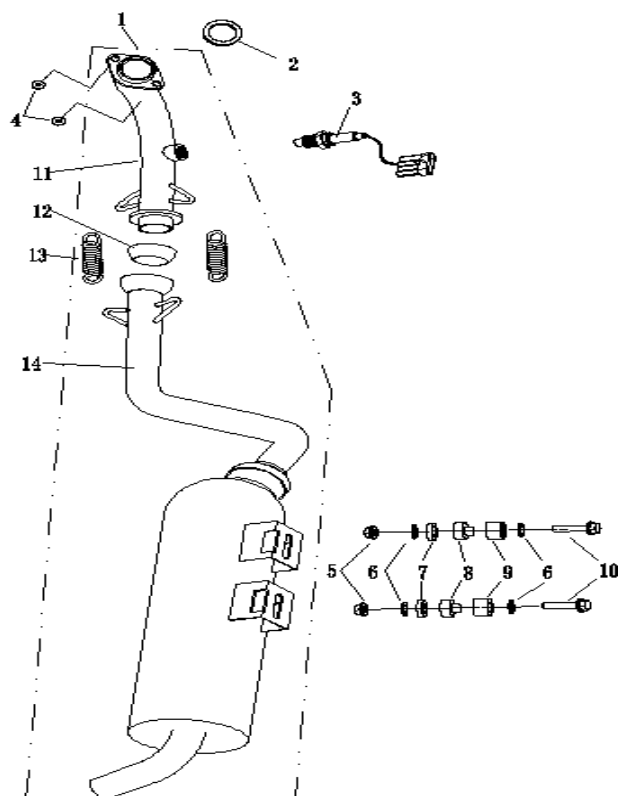

EXHAUST ASSY.

REF. No.	PART No.	PART NAME	Q'TY
1	1MQ1471000	MUFFLER ASSY.	1
2	1MQ1472400	EXHAUST PIPE GASKET	1
3	1MQ1475100	OXYGEN SENSOR	1
4	'9330308013241300	NUT M8	2
5	9330310015261300	NUT M10X1.25	2
6	9402310000031300	GASKET 10	4
7	1MU5020100	SILENCER INSULATION PAD	2
8	1MU5010200	MOUNTING BUFFER RUBBER B	2
9	1MU5010100	MOUNTING BUFFER RUBBER A	2
10	9186310060281300	FLANGE BOLT M10X1.25X60	2
11	1MQ1472300	EXHAUST PIPE	1
12	1MQ1472200	BALL TYPE GASKET	1
13	1MQ1472100	MUFFLER SPRING	2
14	1MQ1471100	MUFFLER	1