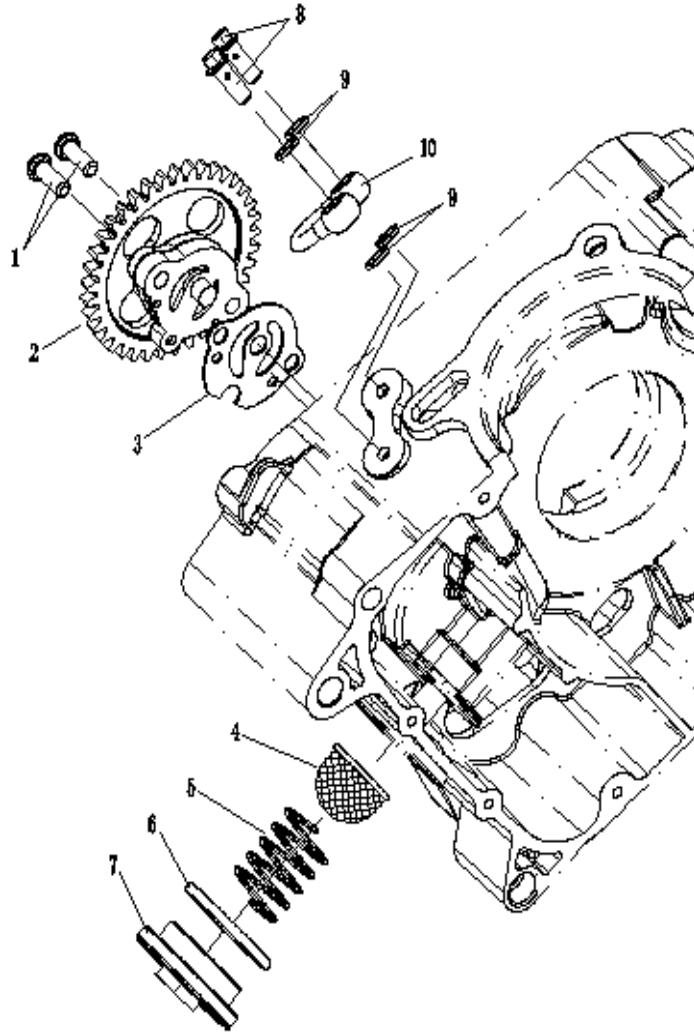

LUBRICATION SYSTEM

REF. No.	PART No.	PART NAME	Q'TY
1	9214360250005300	SCREW M6X25	2
2	1MQ1331000	OIL PUMP ASSY	1
3	1MQ1331700	GASKET	1
4	1MQ1343600	OIL STRAINER	1
5	1MQ1343700	COMPRESSION SPRING	1
6	1MQ1343300	O-RING 36X3.5	1
7	1MQ1343100	DRAIN PLUG	1
8	1ME1342500	SPECIAL BOLT	2
9	1ME1342600	SEAL RING	4
10	1MQ1343200	JOINT TUBE	1