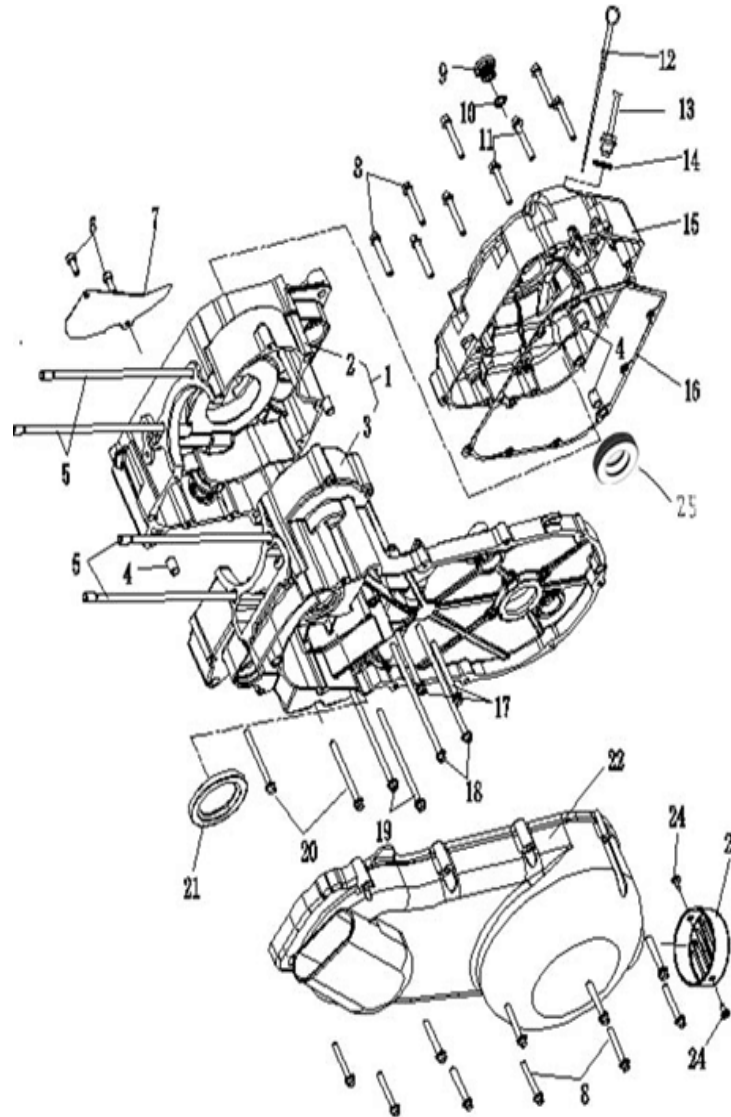

ENGINE CASE

REF. No.	PART No.	PART NAME	Q'TY
1	1MQX1511000	CRANKCASE R and L	1
2	1MQ1512000	CRANKCASE RIGHT	1
3	1MQ1511000	CRANKCASE LEFT	1
4	1MQ1112100	DOWEL PIN 10X14	4
5	1MQ1511300	STUD BOLT M8X253.6	4
6	9218460150160000	SOCKET HEAD BOLT M6X15	2
7	1MQ1545700	COVER CRANKCASE RIGHT	1
8	9184306040105300	FLANGE BOLT M6X40	18
9	1MQ1548600	OIL PLUG	1
10	9960026140000000	O-RING 14X2.65	1
11	9184306045105300	FLANGE BOLT M6X45	2
12	1MQ1536701	ENGIE OIL PLUG (L)	1
13	1MQ1536600	OIL GAUGE PIPE	1
14	9960026180000000	O-RING 18X2.65	1