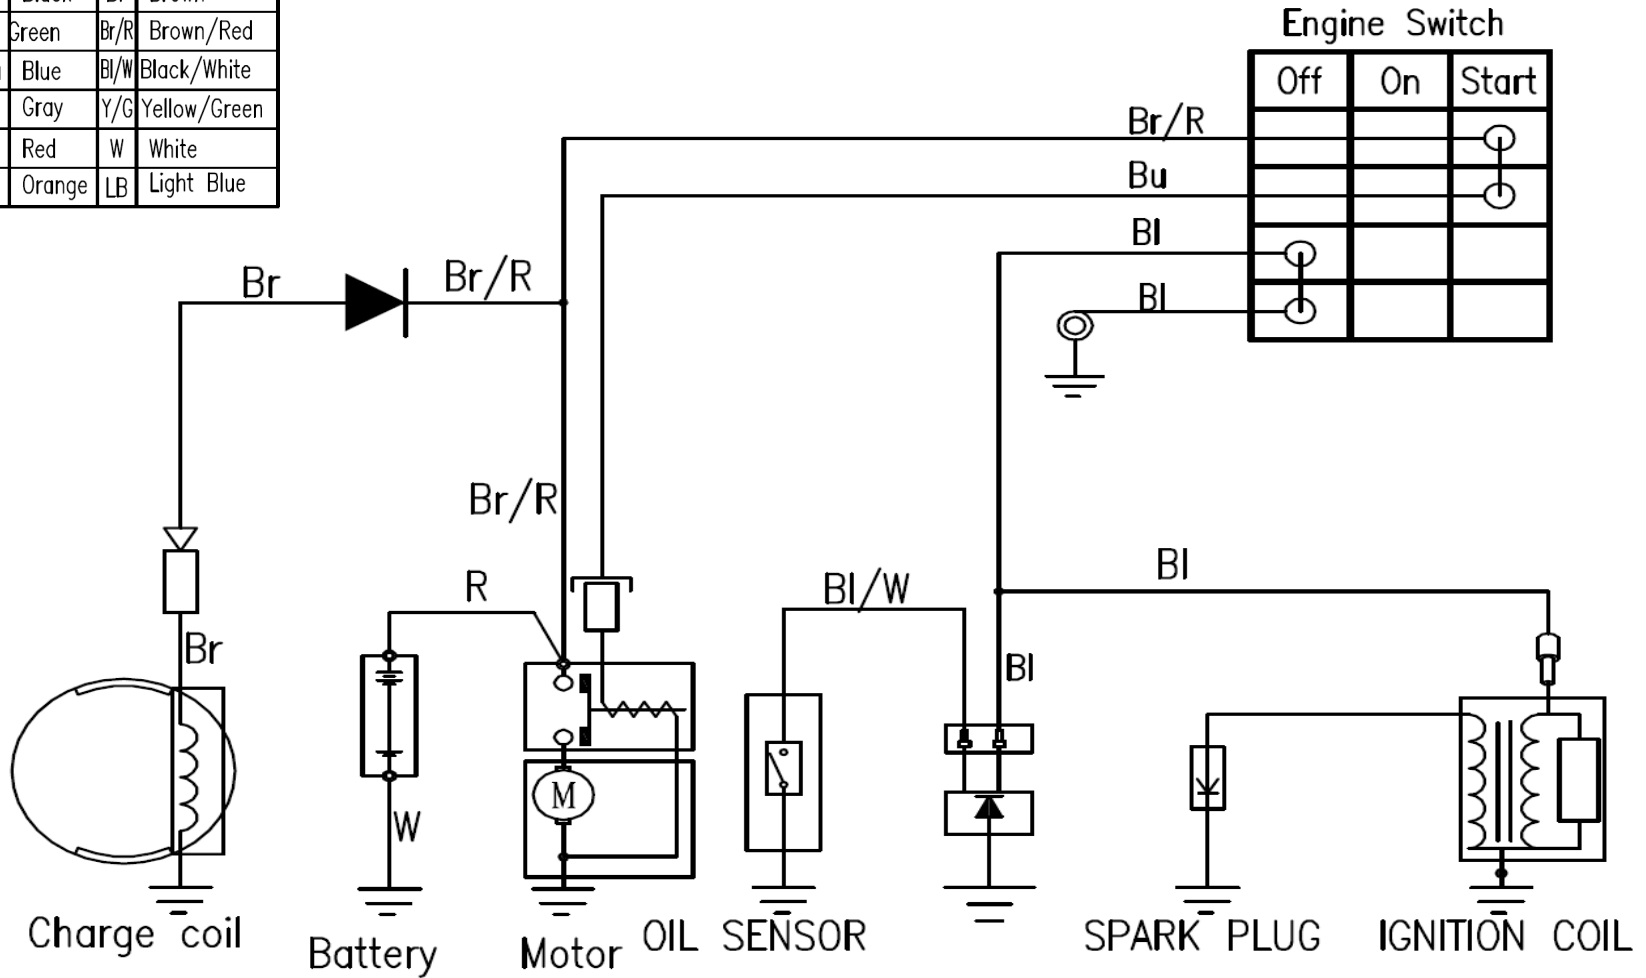

Bl	Black	Br	Brown
G	Green	Br/R	Brown/Red
Bu	Blue	Bl/W	Black/White
Gr	Gray	Y/G	Yellow/Green
R	Red	W	White
O	Orange	LB	Light Blue

TPP-212EE-B								
Rev Date:	2019-1-1							